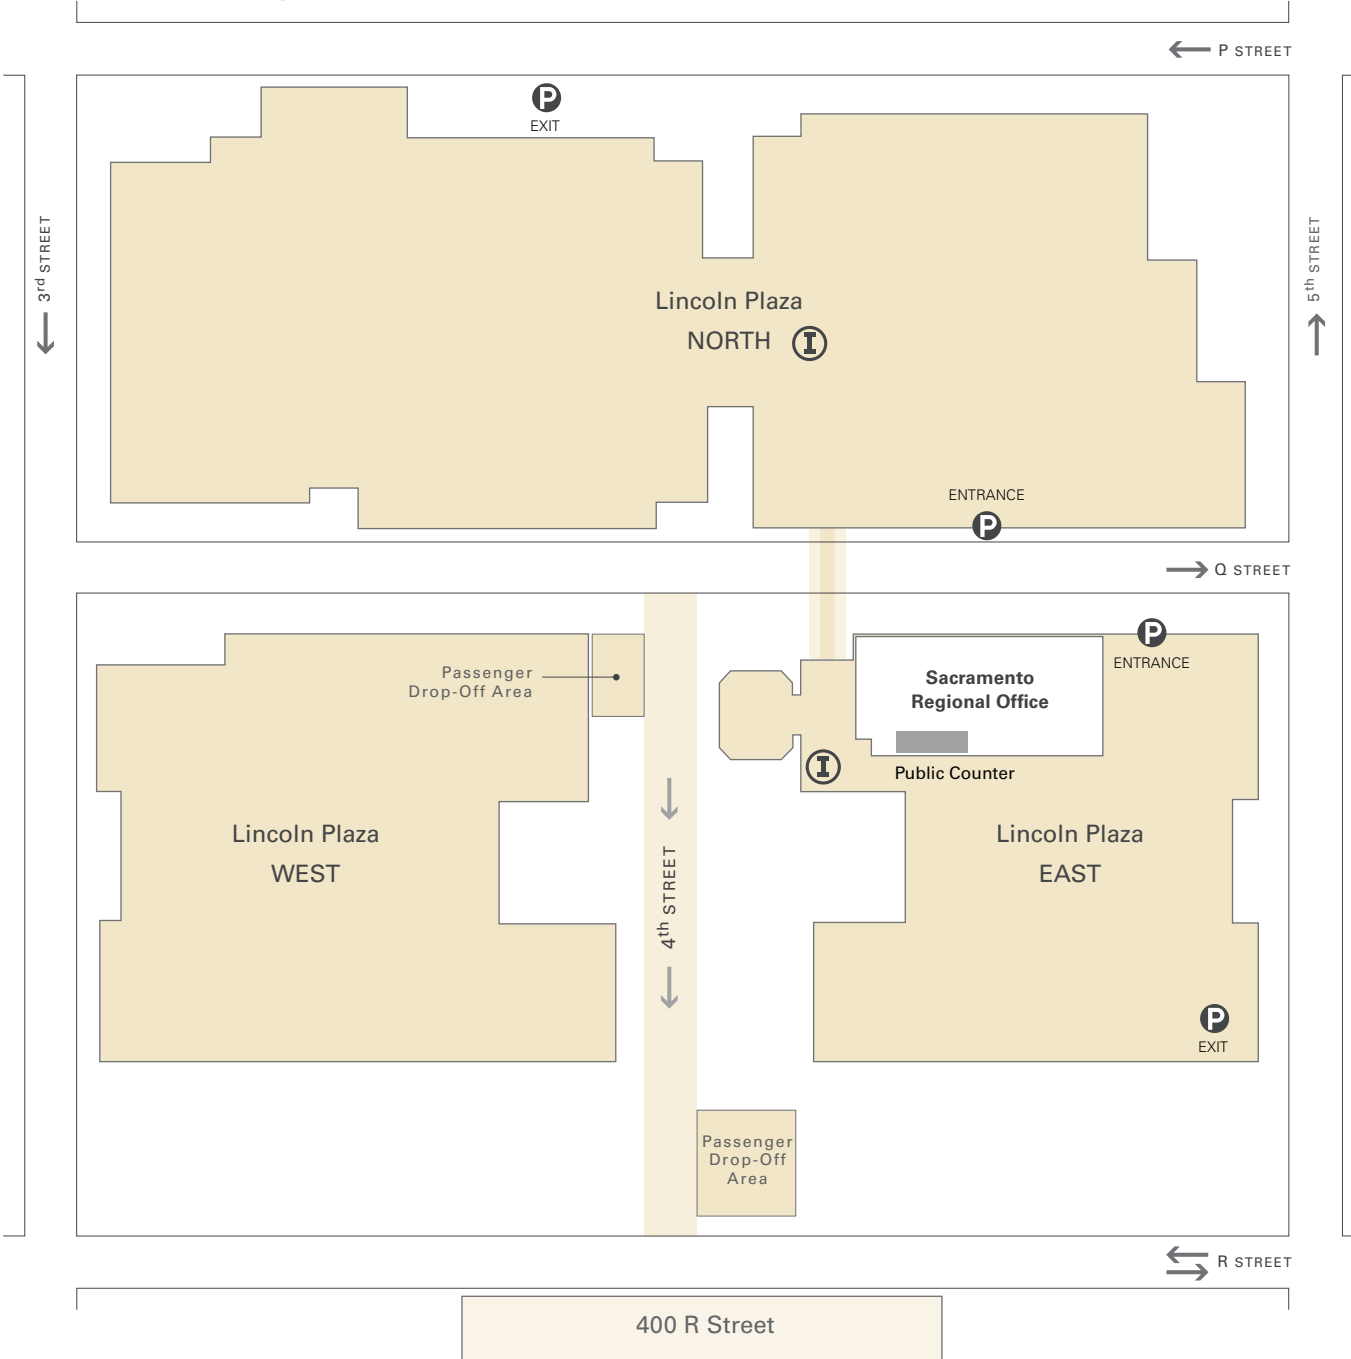

# CalPERS Visitors Building Guide

	ATM	First-Aid
	Bike Racks	Information
	Cafe	Mail Drop
	Elevators	Pay Phone
	Entrance/Exit	Restroom
	Escalators	

# Street Map

### Directions

Take I-5 North off of the Capital City Freeway toward Downtown Sacramento

Exit Q Street

Buildings are located on Q Street between P and R Streets