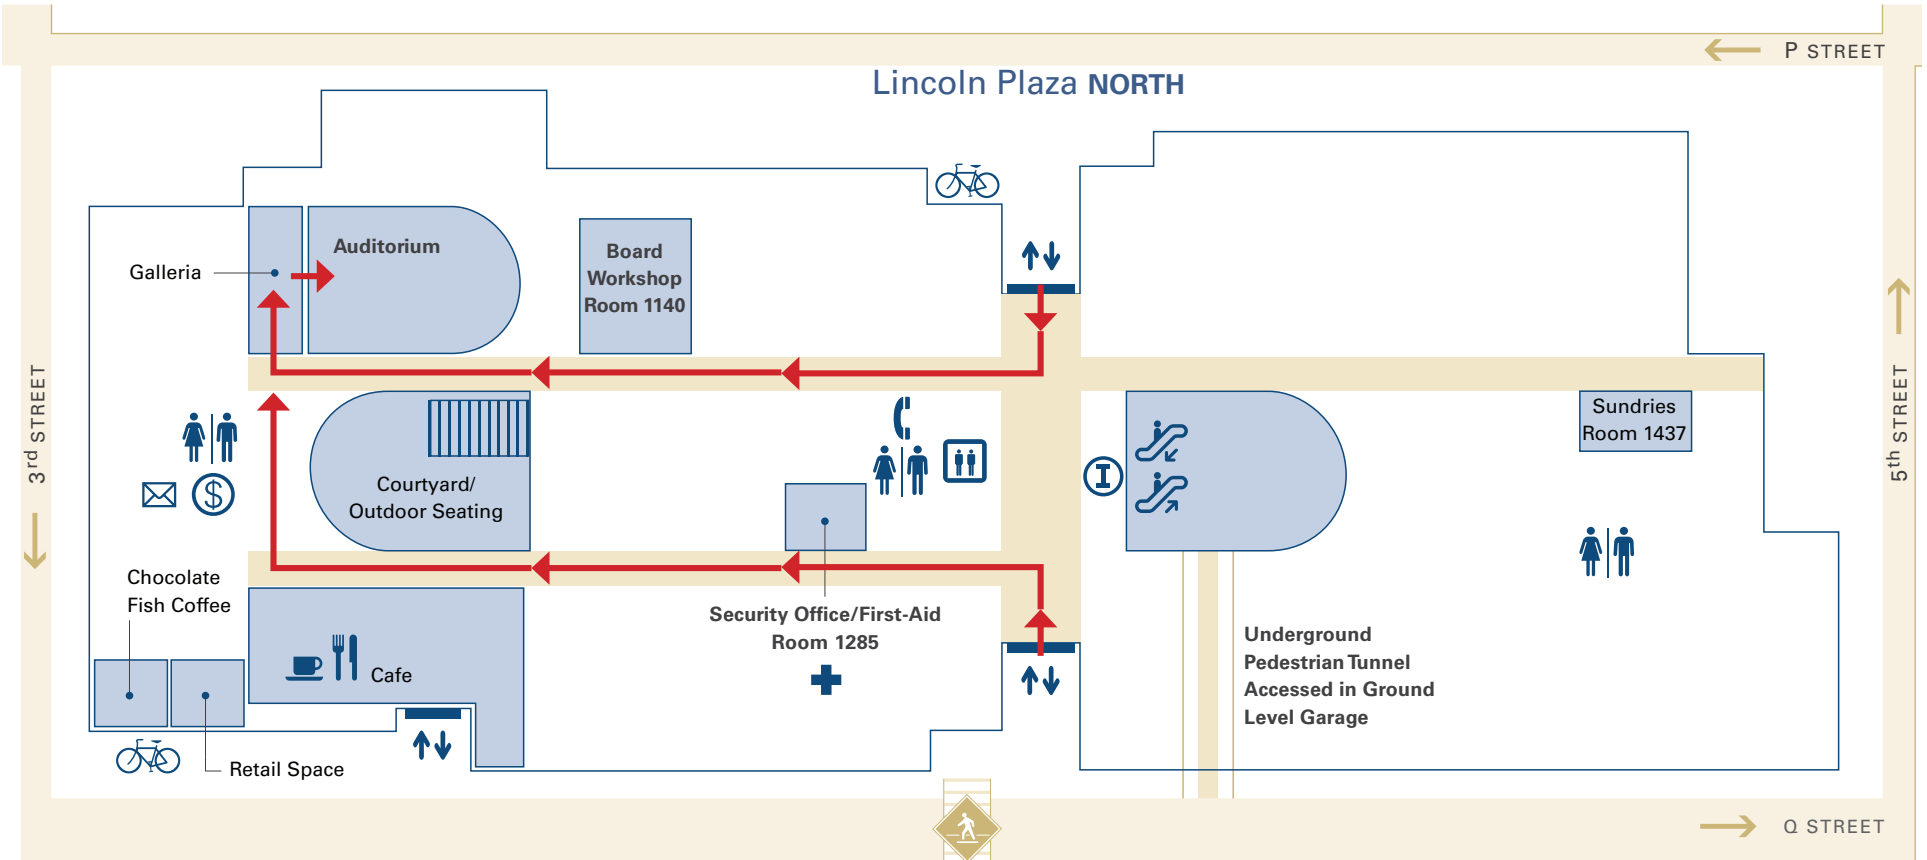

# CalPERS Visitors Building Guide

	ATM	First-Aid
	Bike Racks	Information
	Cafe	Mail Drop
	Elevators	Pay Phone
	Entrance/Exit	Restroom
	Escalators	

# Street Map

### Directions

Take I-5 North off of the Capital City Freeway toward Downtown Sacramento

Exit Q Street

Buildings are located on Q Street between P and R Streets