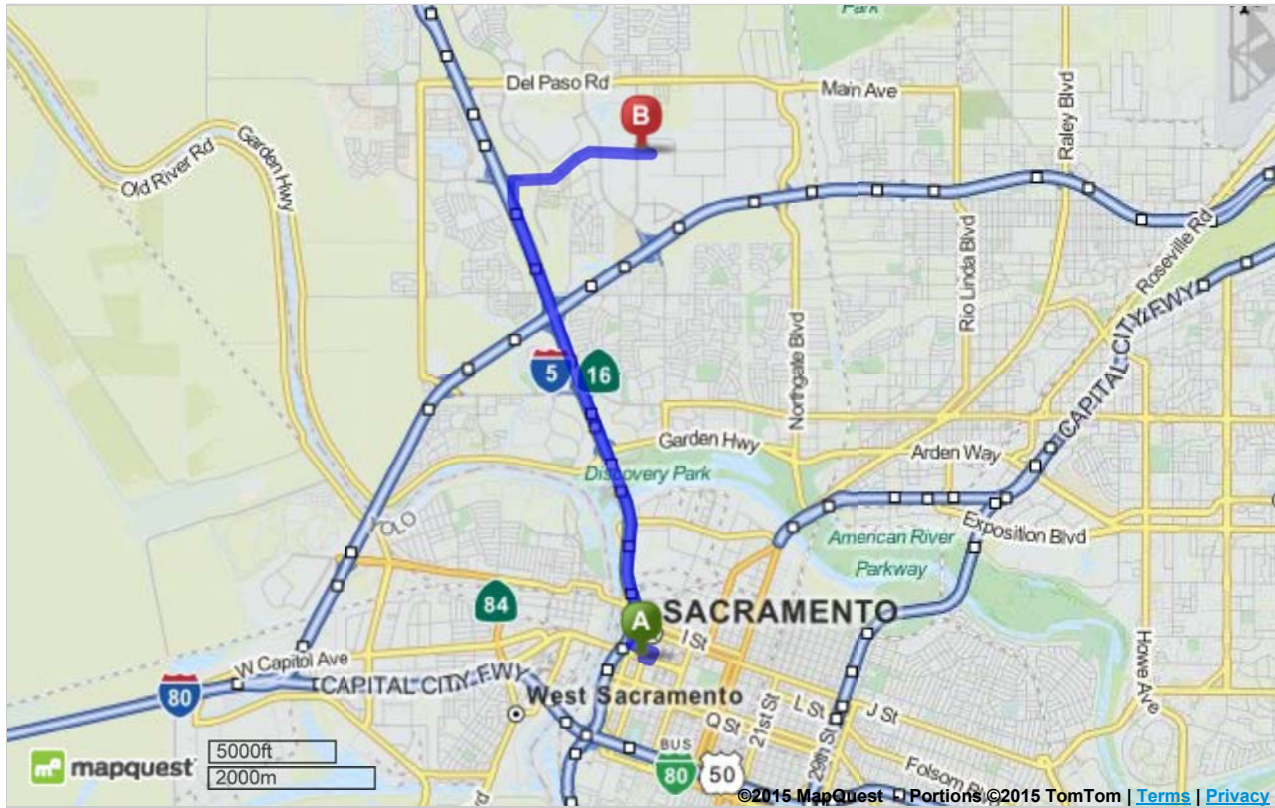

Trip to:

1747 N Market Blvd

Sacramento, CA 95834-2977

6.41 miles / 9 minutes

Notes

	500 Capitol Mall, Sacramento, CA 95814-4704	Download Free App
	1. Start out going east on Capitol Mall toward 6th St. Map	0.05 Mi <i>0.05 Mi Total</i>
	2. Take the 1st left onto 6th St. Map <i>Morton's The Steakhouse is on the corner If you reach 7th St you've gone a little too far</i>	0.09 Mi <i>0.1 Mi Total</i>
	3. Turn left onto L St. Map <i>Blue Sea Fish & Chips is on the corner</i>	0.2 Mi <i>0.4 Mi Total</i>
 	4. Merge onto I-5 N / CA-99 N / CA-16 W toward Woodland. Map	4.2 Mi <i>4.6 Mi Total</i>
	5. Take the Arena Blvd exit, EXIT 524. Map	0.3 Mi <i>4.9 Mi Total</i>
	6. Turn right onto Arena Blvd. Map	1.2 Mi <i>6.1 Mi Total</i>
	7. Arena Blvd becomes N Market Blvd. Map	0.2 Mi <i>6.3 Mi Total</i>
	8. Make a U-turn onto N Market Blvd. Map <i>If you reach Sports Dr you've gone about 0.1 miles too far</i>	0.1 Mi <i>6.4 Mi Total</i>
	9. 1747 N MARKET BLVD is on the right. Map <i>If you reach Gateway Park Blvd you've gone a little too far</i>	
	1747 N Market Blvd, Sacramento, CA 95834-2977	

Total Travel Estimate: **6.41 miles - about 9 minutes**

©2015 MapQuest, Inc. Use of directions and maps is subject to the MapQuest Terms of Use. We make no guarantee of the accuracy of their content, road conditions or route usability. You assume all risk of use. [View Terms of Use](#)